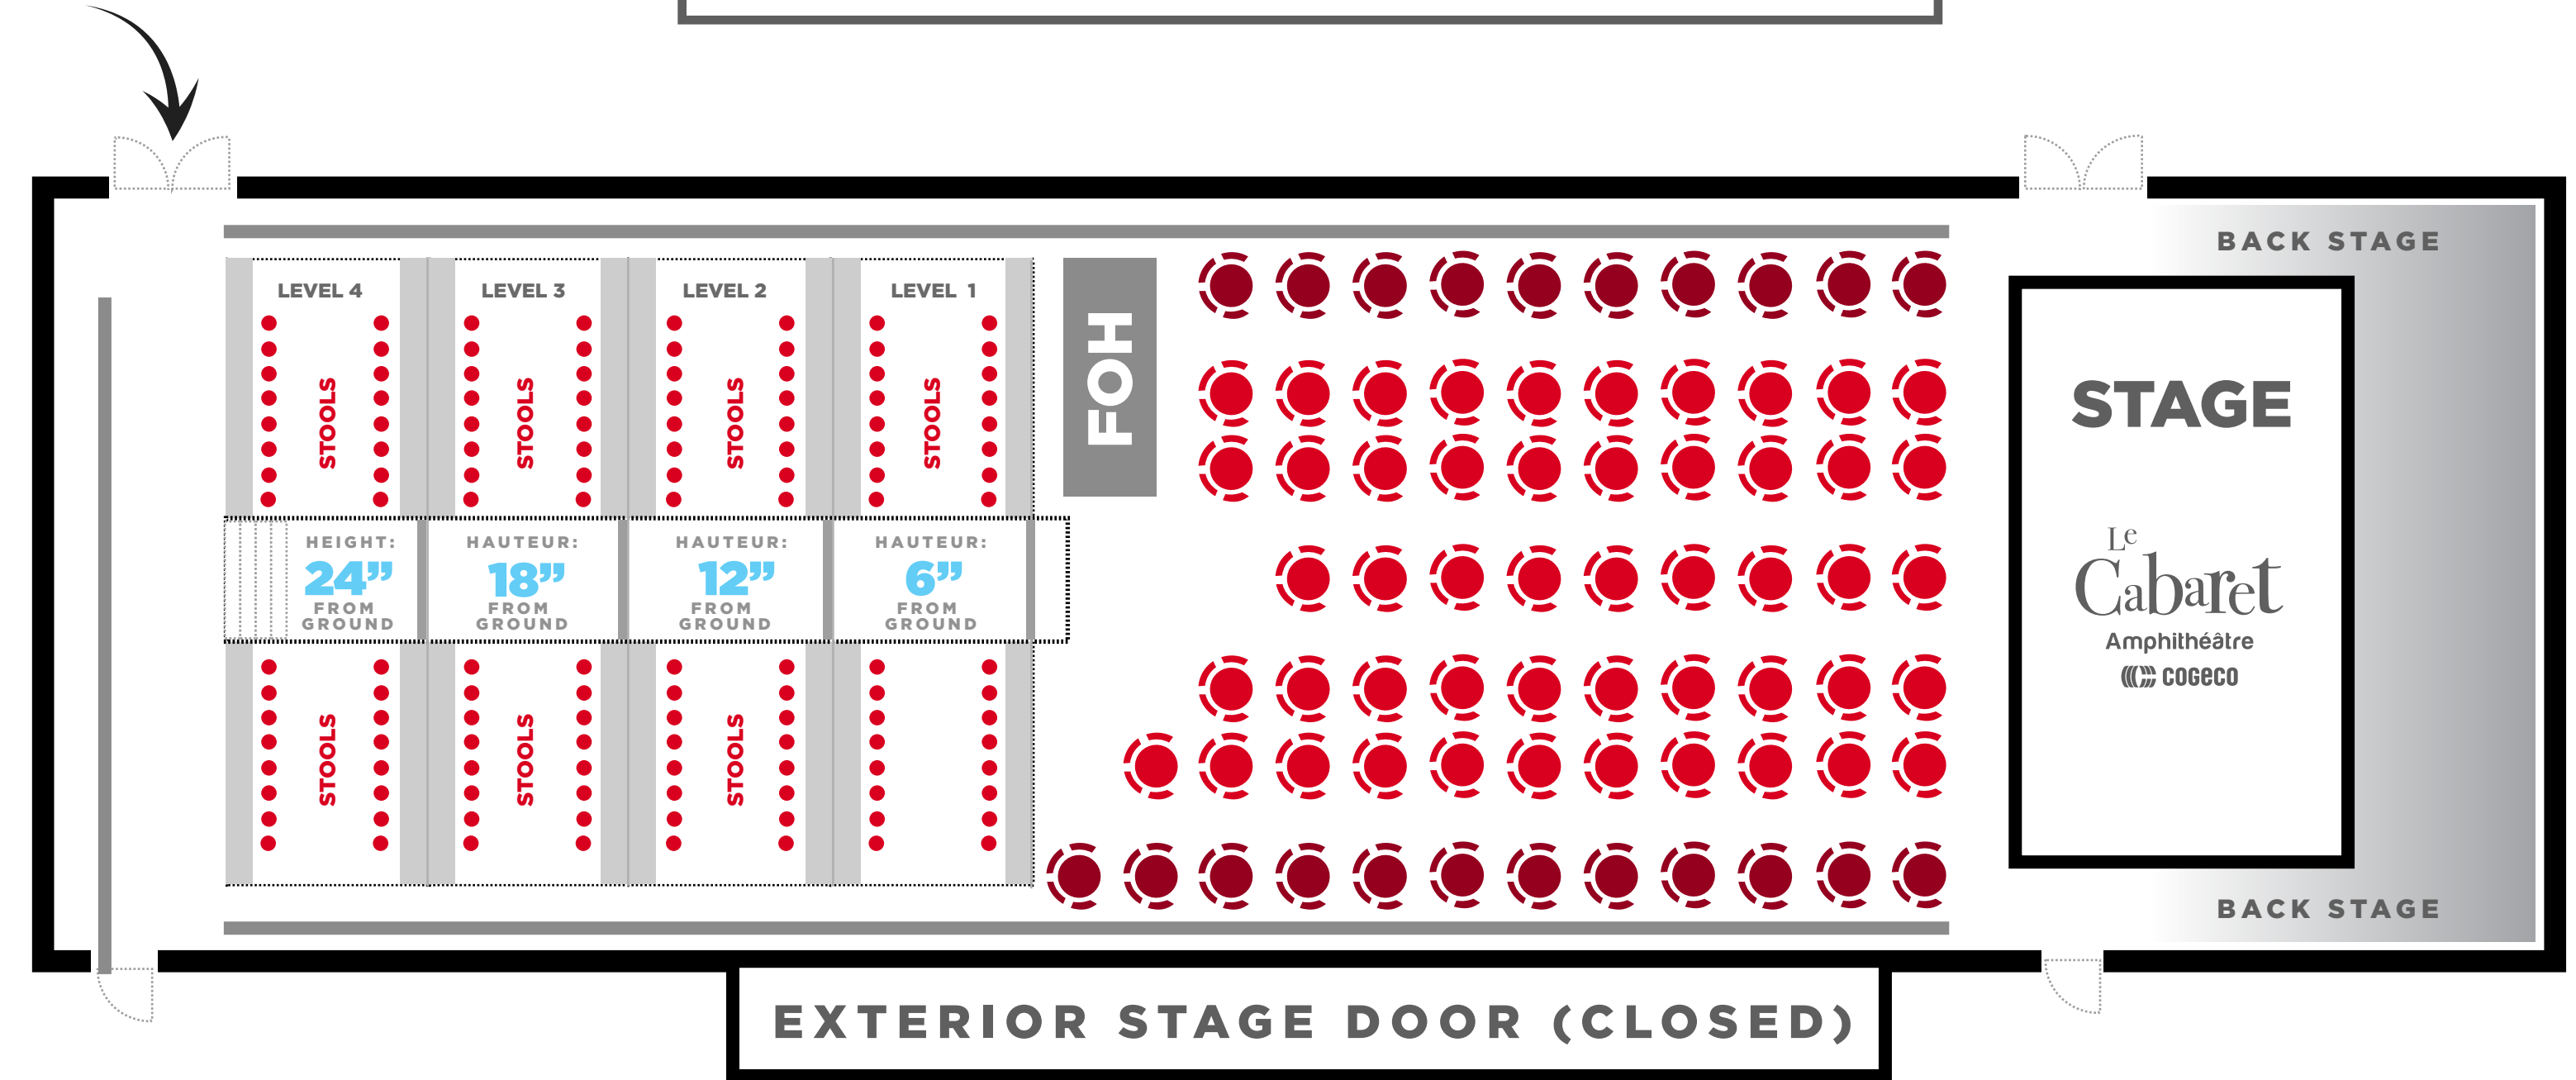

MAIN  
ENTRANCE

GENERAL ADMISSION  
VENUE CONFIGURATION  
**ALL SEATED**

EXTERIOR STAGE DOOR (CLOSED)