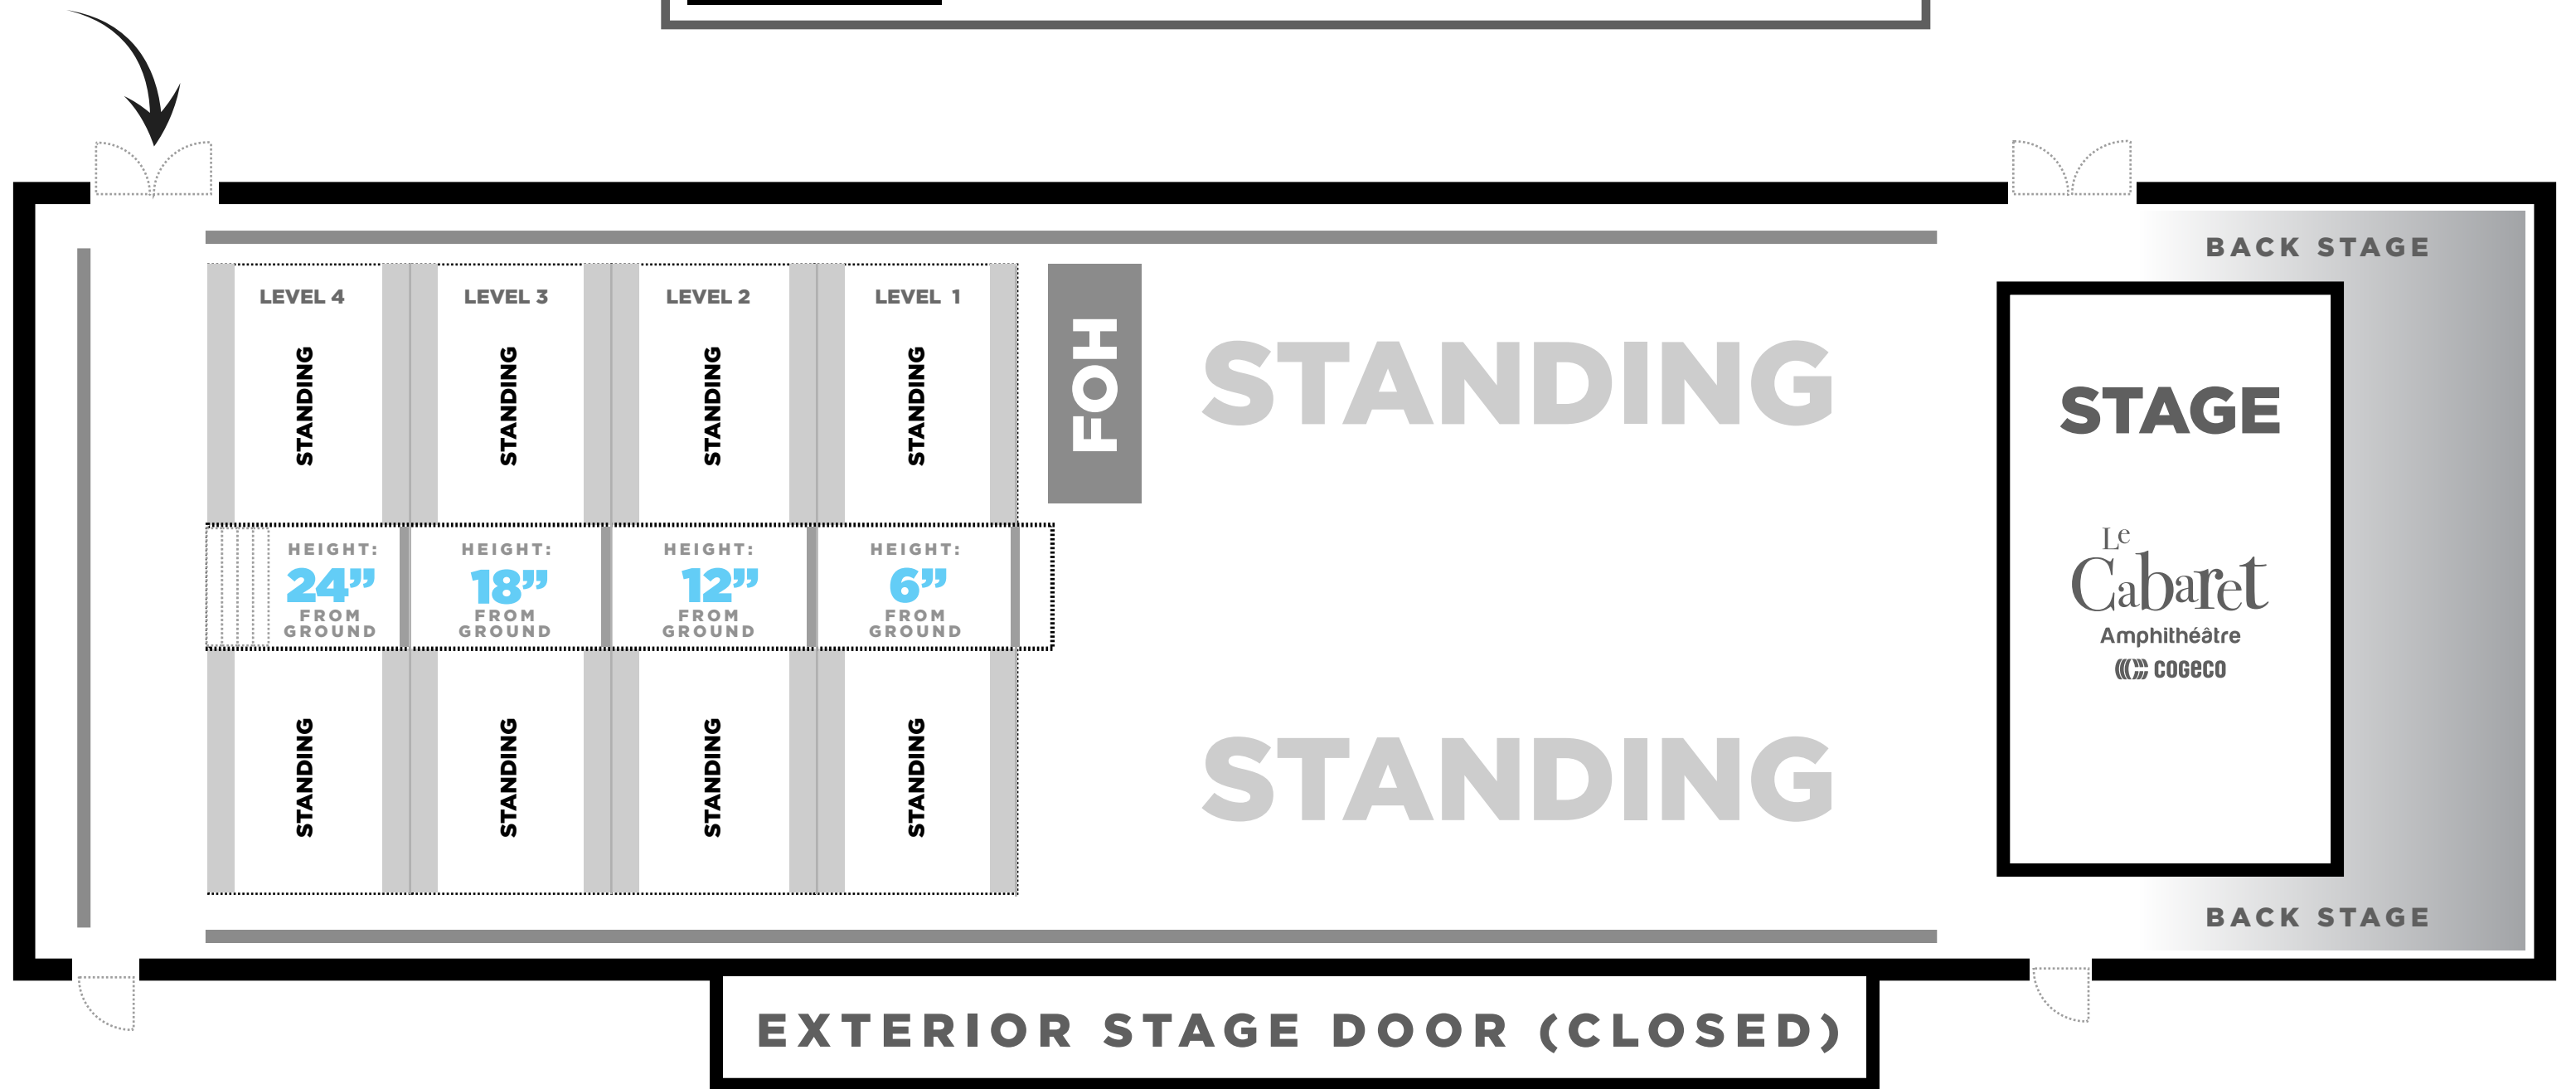

MAIN  
ENTRANCE

GENERAL ADMISSION  
VENUE CONFIGURATION  
**STANDING**

LEVEL 4

STANDING

HEIGHT:  
**24"**  
FROM  
GROUND

STANDING

LEVEL 3

STANDING

HEIGHT:  
**18"**  
FROM  
GROUND

STANDING

LEVEL 2

STANDING

HEIGHT:  
**12"**  
FROM  
GROUND

STANDING

LEVEL 1

STANDING

HEIGHT:  
**6"**  
FROM  
GROUND

STANDING

FOH

STANDING

STANDING

BACK STAGE

STAGE

BACK STAGE

EXTERIOR STAGE DOOR (CLOSED)