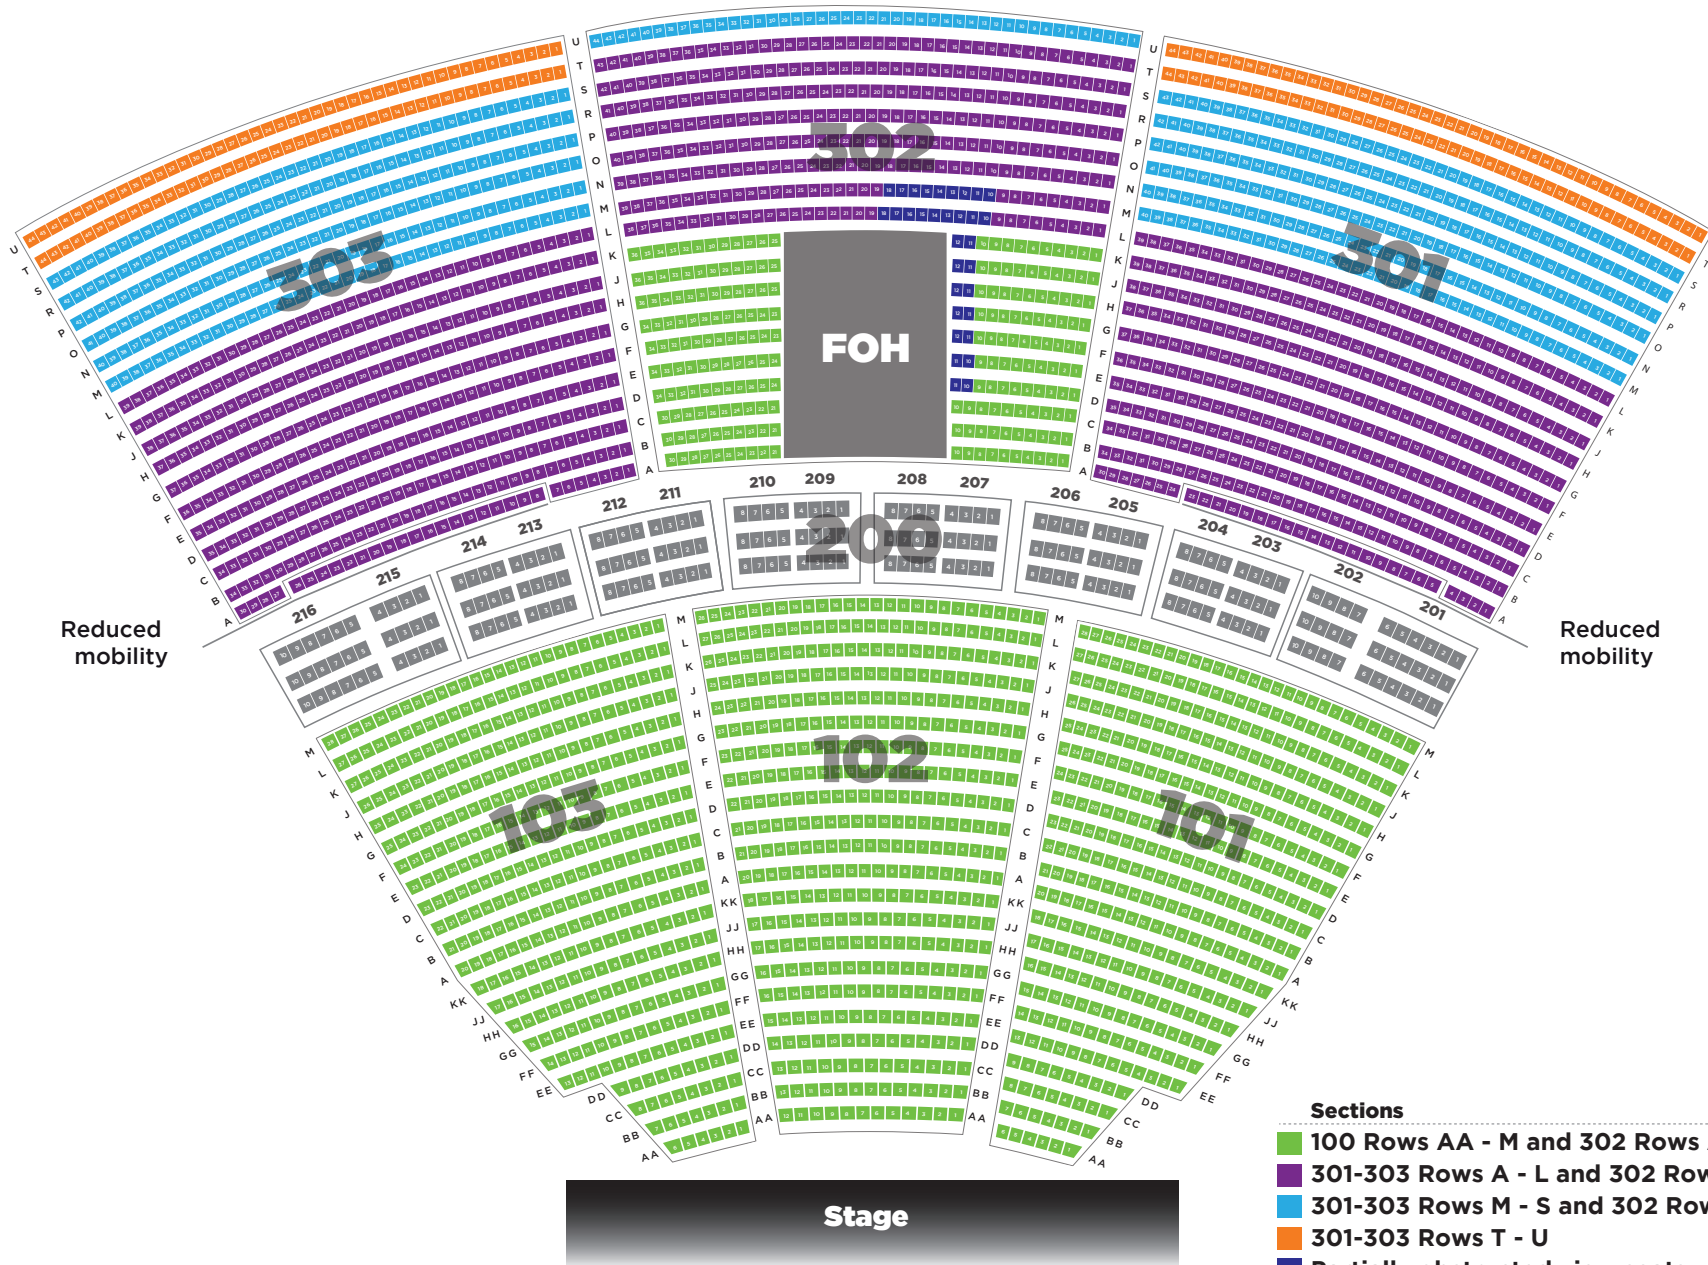

Momentum presents Gregory Charles «Vintage 69»

Sections	Price
100 Rows AA - M and 302 Rows A - K	63,24 \$
301-303 Rows A - L and 302 Rows L - T	57,24 \$
301-303 Rows M - S and 302 Row U	50,24 \$
301-303 Rows T - U	39,24 \$
Partially obstructed view seats	50,24 \$

Includes all services fees. Taxes not included