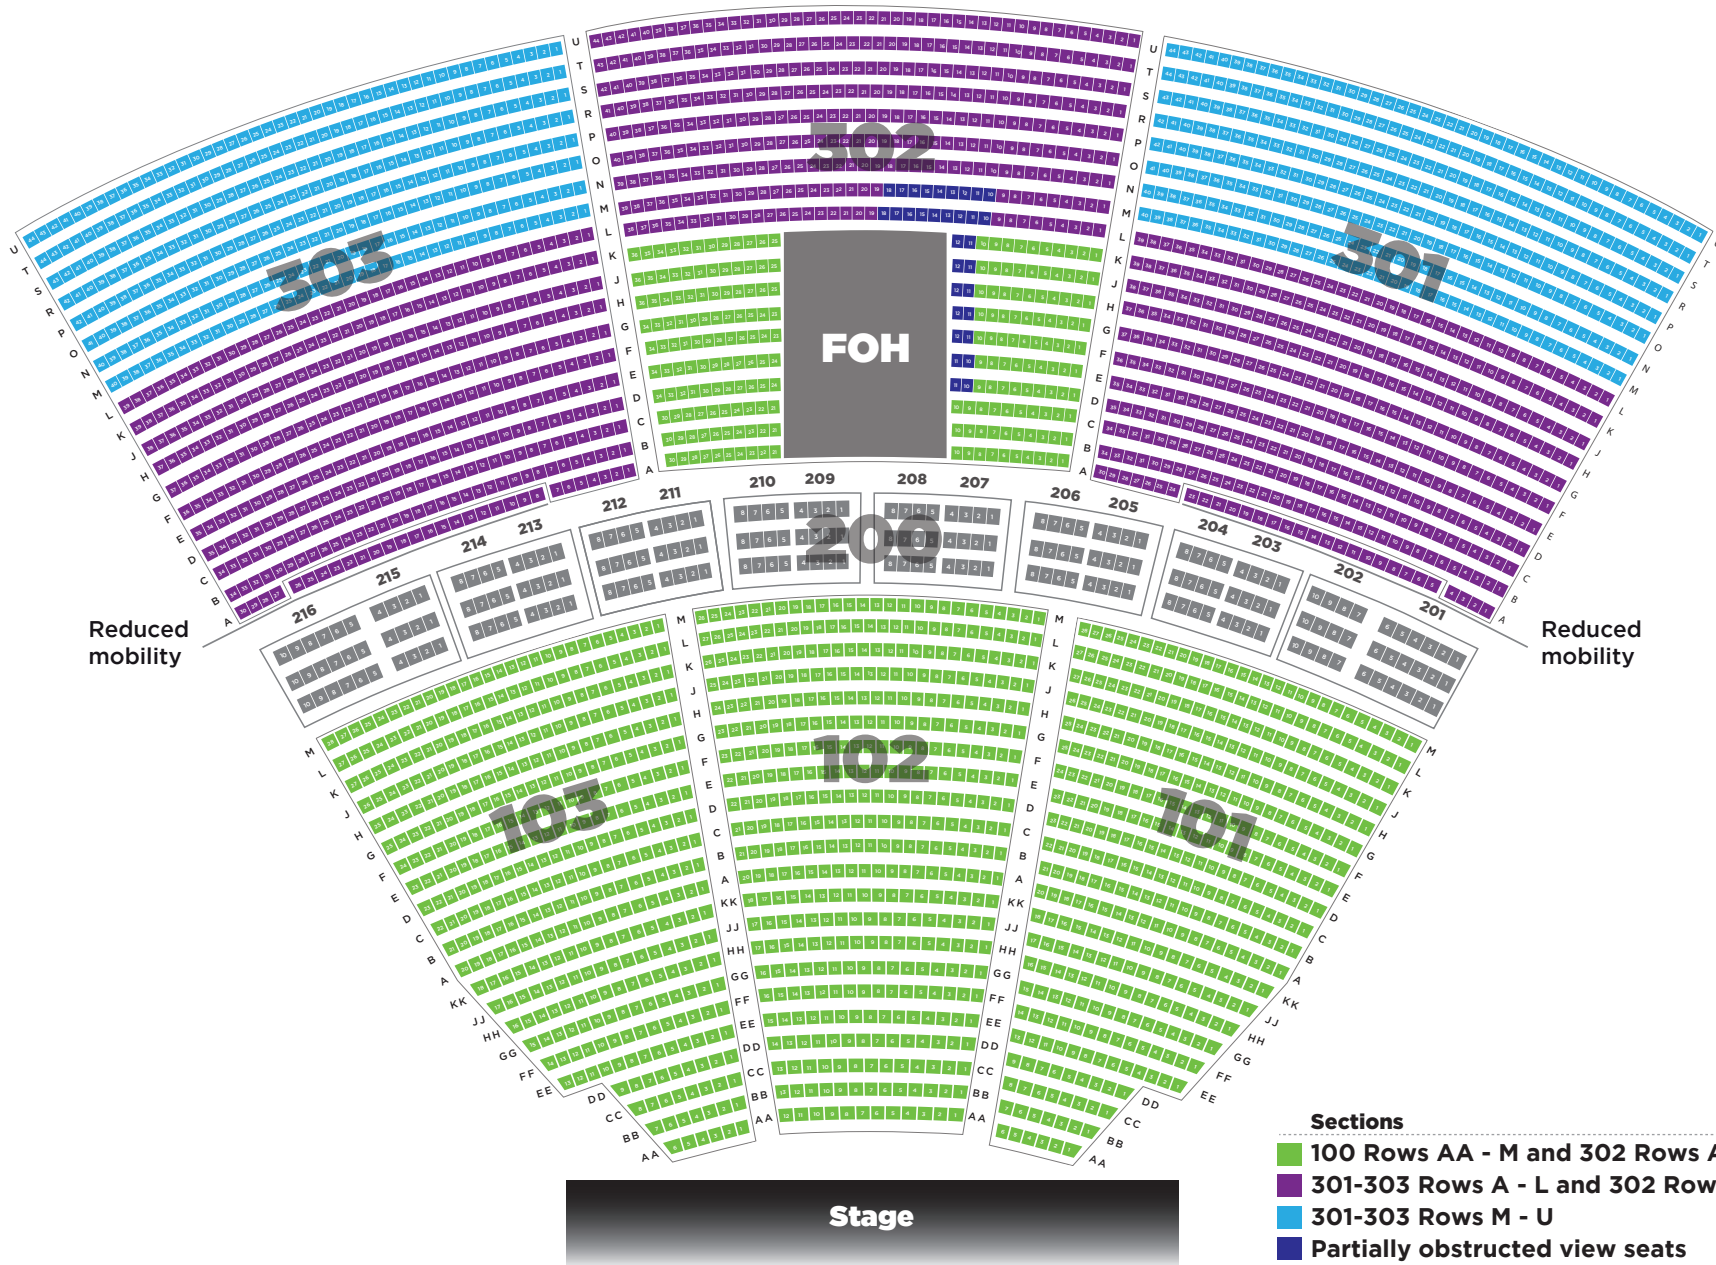

Jean-Pierre Ferland - Toutes les femmes de ma vie

Sections	Price
100 Rows AA - M and 302 Rows A - K	69,39 \$
301-303 Rows A - L and 302 Rows L - U	60,68 \$
301-303 Rows M - U	51,99 \$
Partially obstructed view seats	51,99 \$

Includes all services fees. Taxes not included.