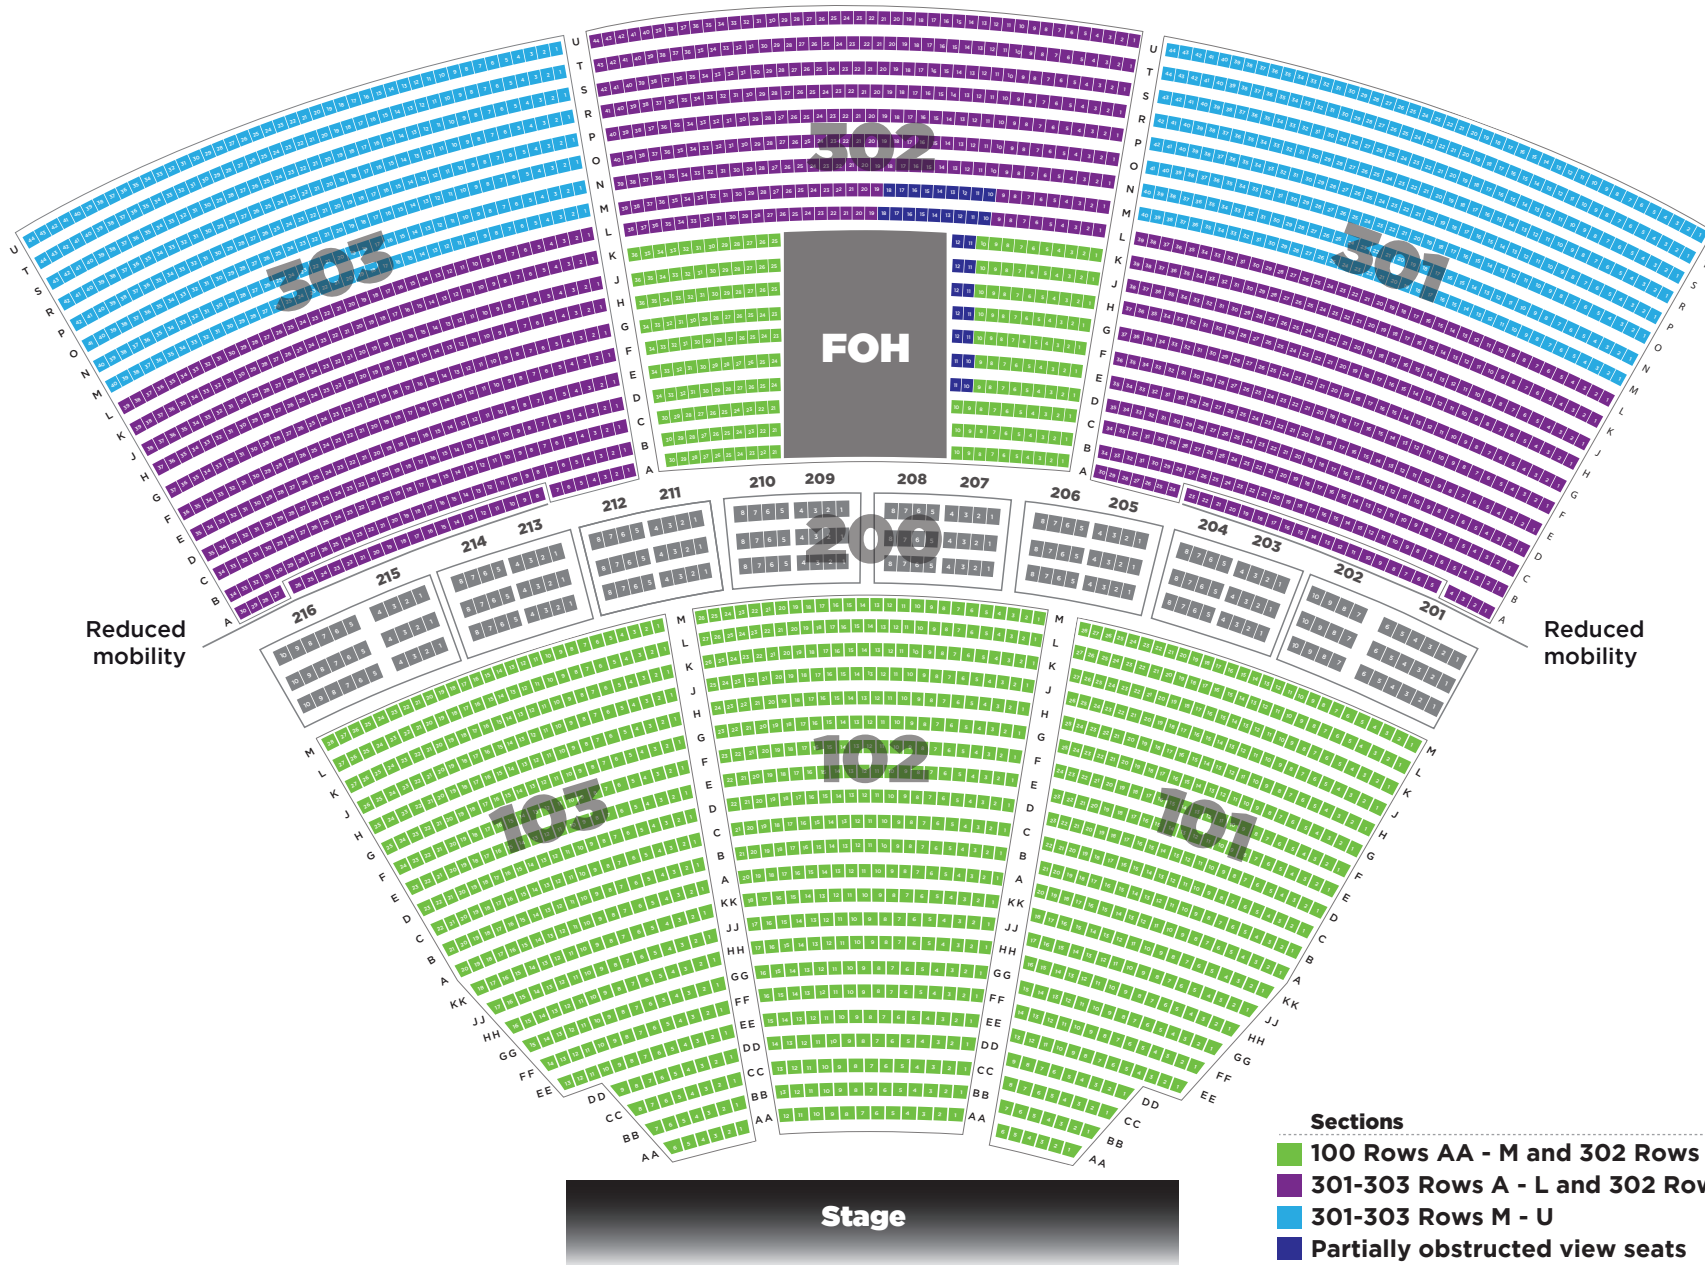

The Musical Box premieres: A Genesis Extravaganza

Sections	Price
100 Rows AA - M and 302 Rows A - K	65,01 \$
301-303 Rows A - L and 302 Rows L - U	56,21 \$
301-303 Rows M - U	43,27 \$
Partially obstructed view seats	43,27 \$

Includes all services fees. Taxes not included