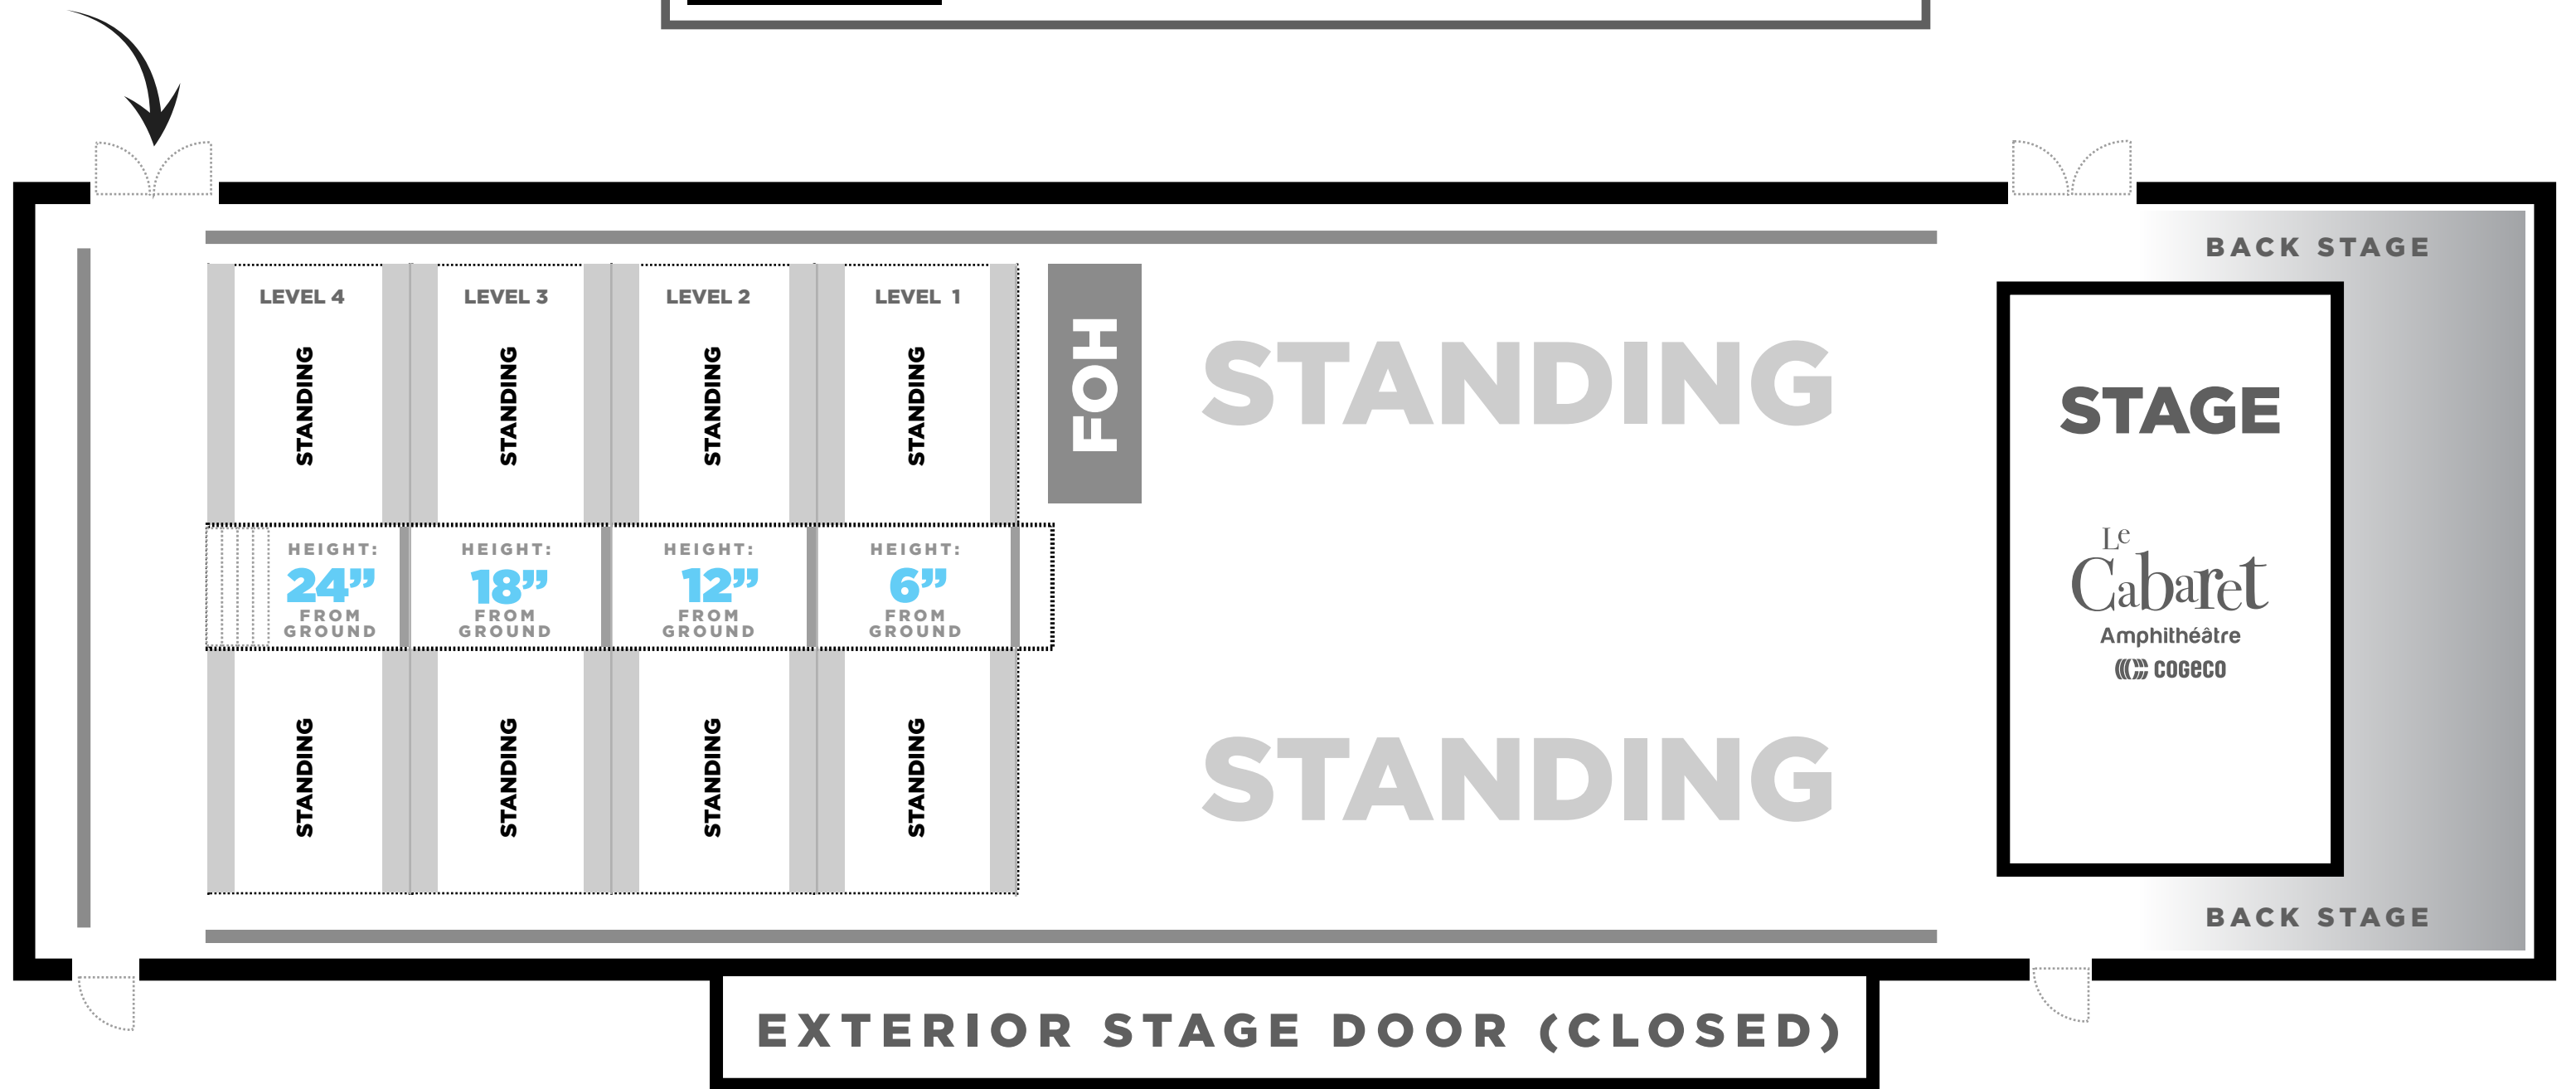

MAIN
ENTRANCE

GENERAL ADMISSION
VENUE CONFIGURATION
ALL SEATED

MAIN
ENTRANCE

GENERAL ADMISSION
VENUE CONFIGURATION
STANDING

BACK STAGE

STAGE

BACK STAGE

EXTERIOR STAGE DOOR (CLOSED)

MAIN
ENTRANCE

GENERAL ADMISSION
VENUE CONFIGURATION
MIXED