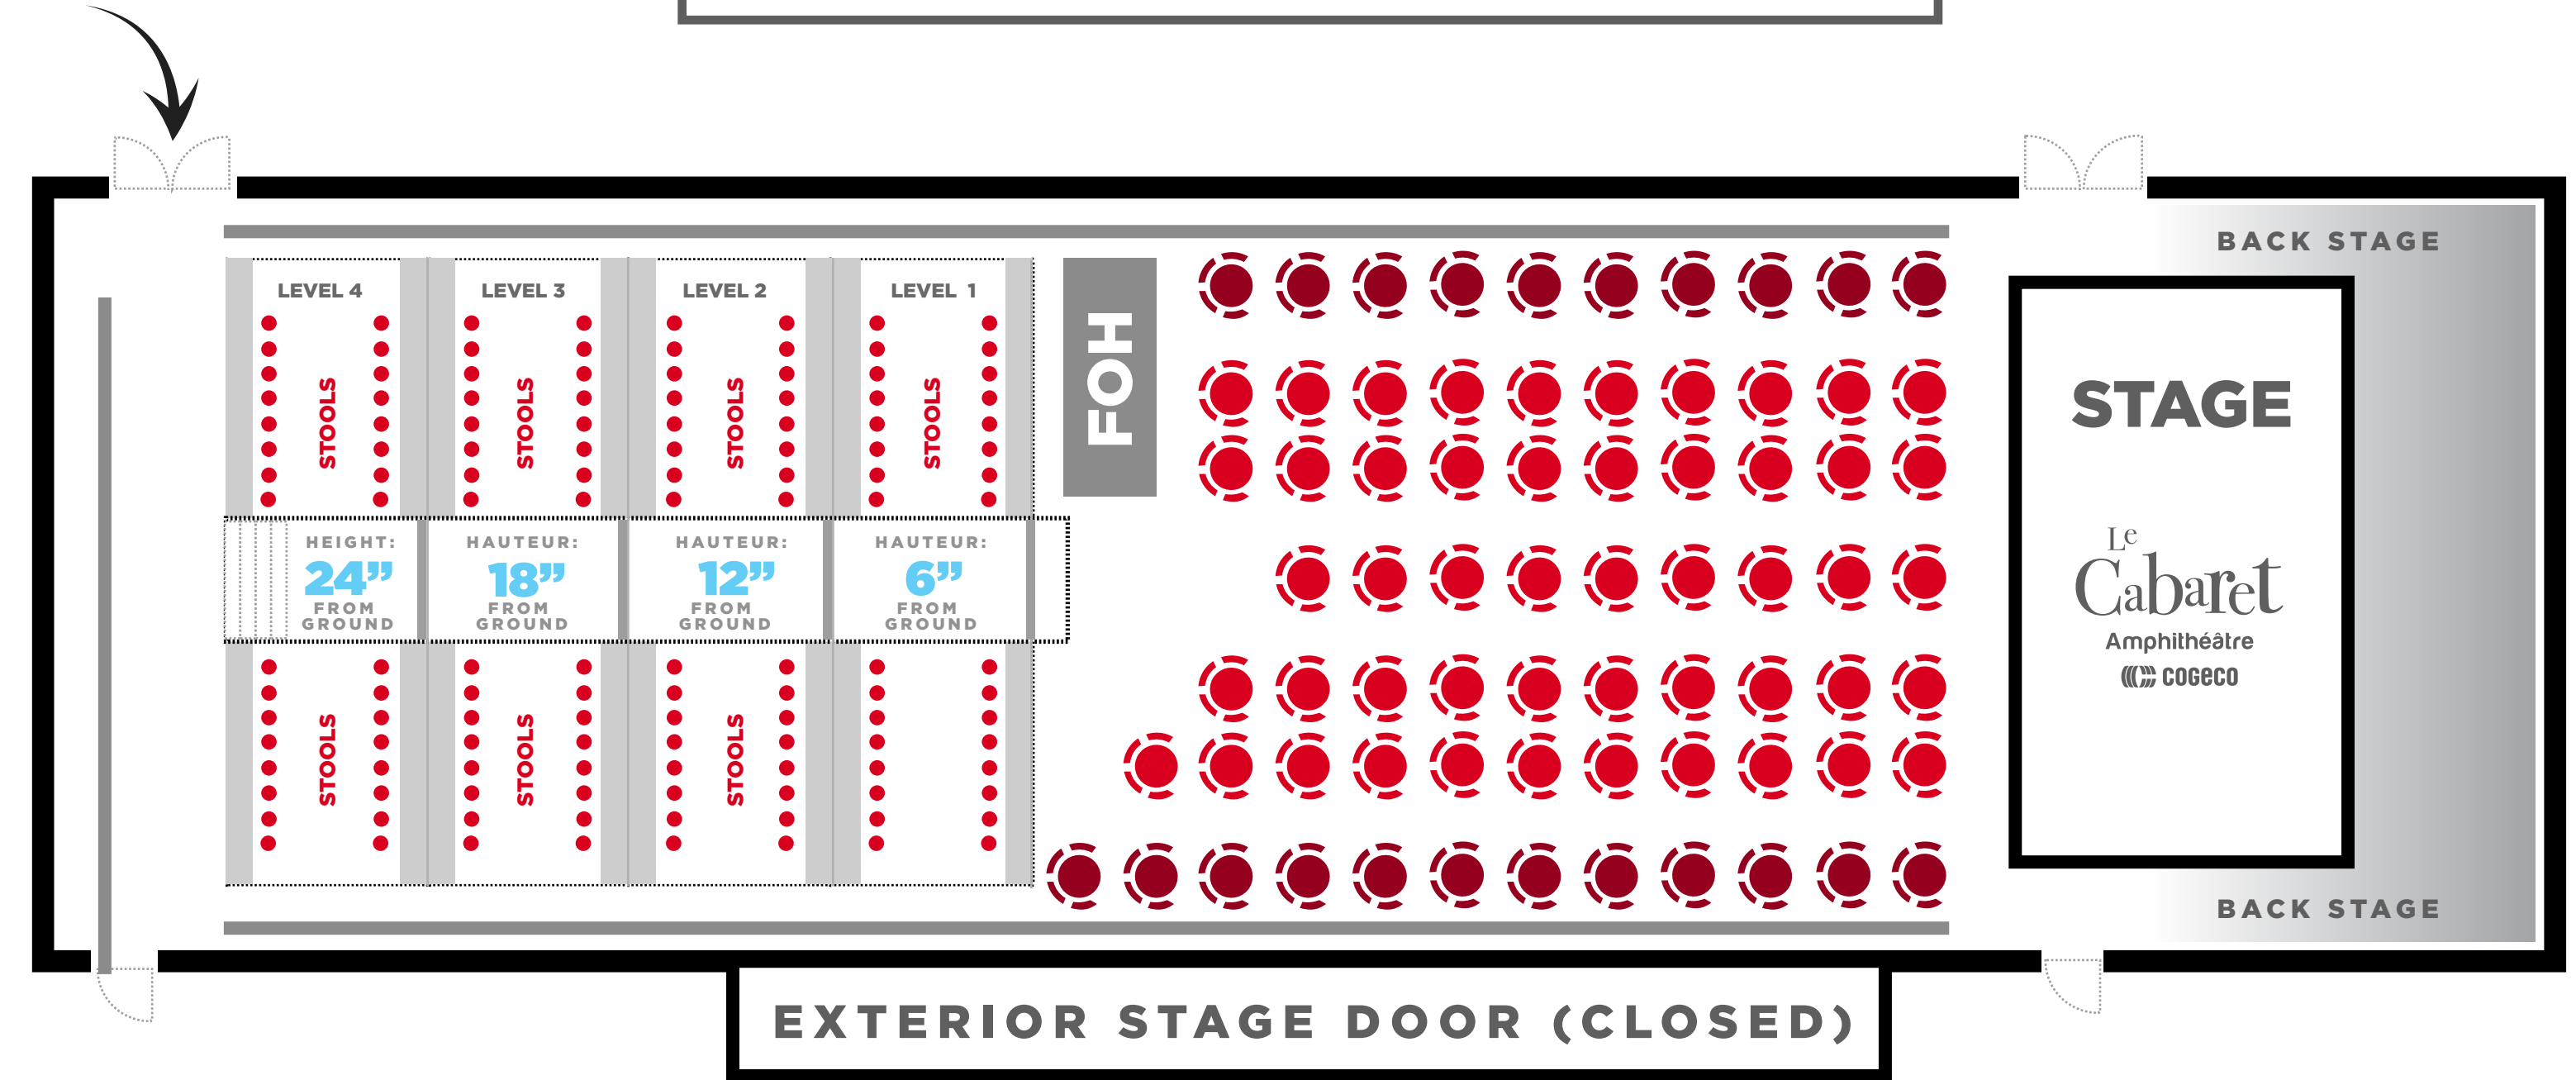

MAIN
ENTRANCE

GENERAL ADMISSION
VENUE CONFIGURATION
ALL SEATED

MAIN
ENTRANCE

GENERAL ADMISSION
VENUE CONFIGURATION
STANDING

BACK STAGE

STAGE

BACK STAGE

EXTERIOR STAGE DOOR (CLOSED)

MAIN
ENTRANCE

GENERAL ADMISSION
VENUE CONFIGURATION
MIXED