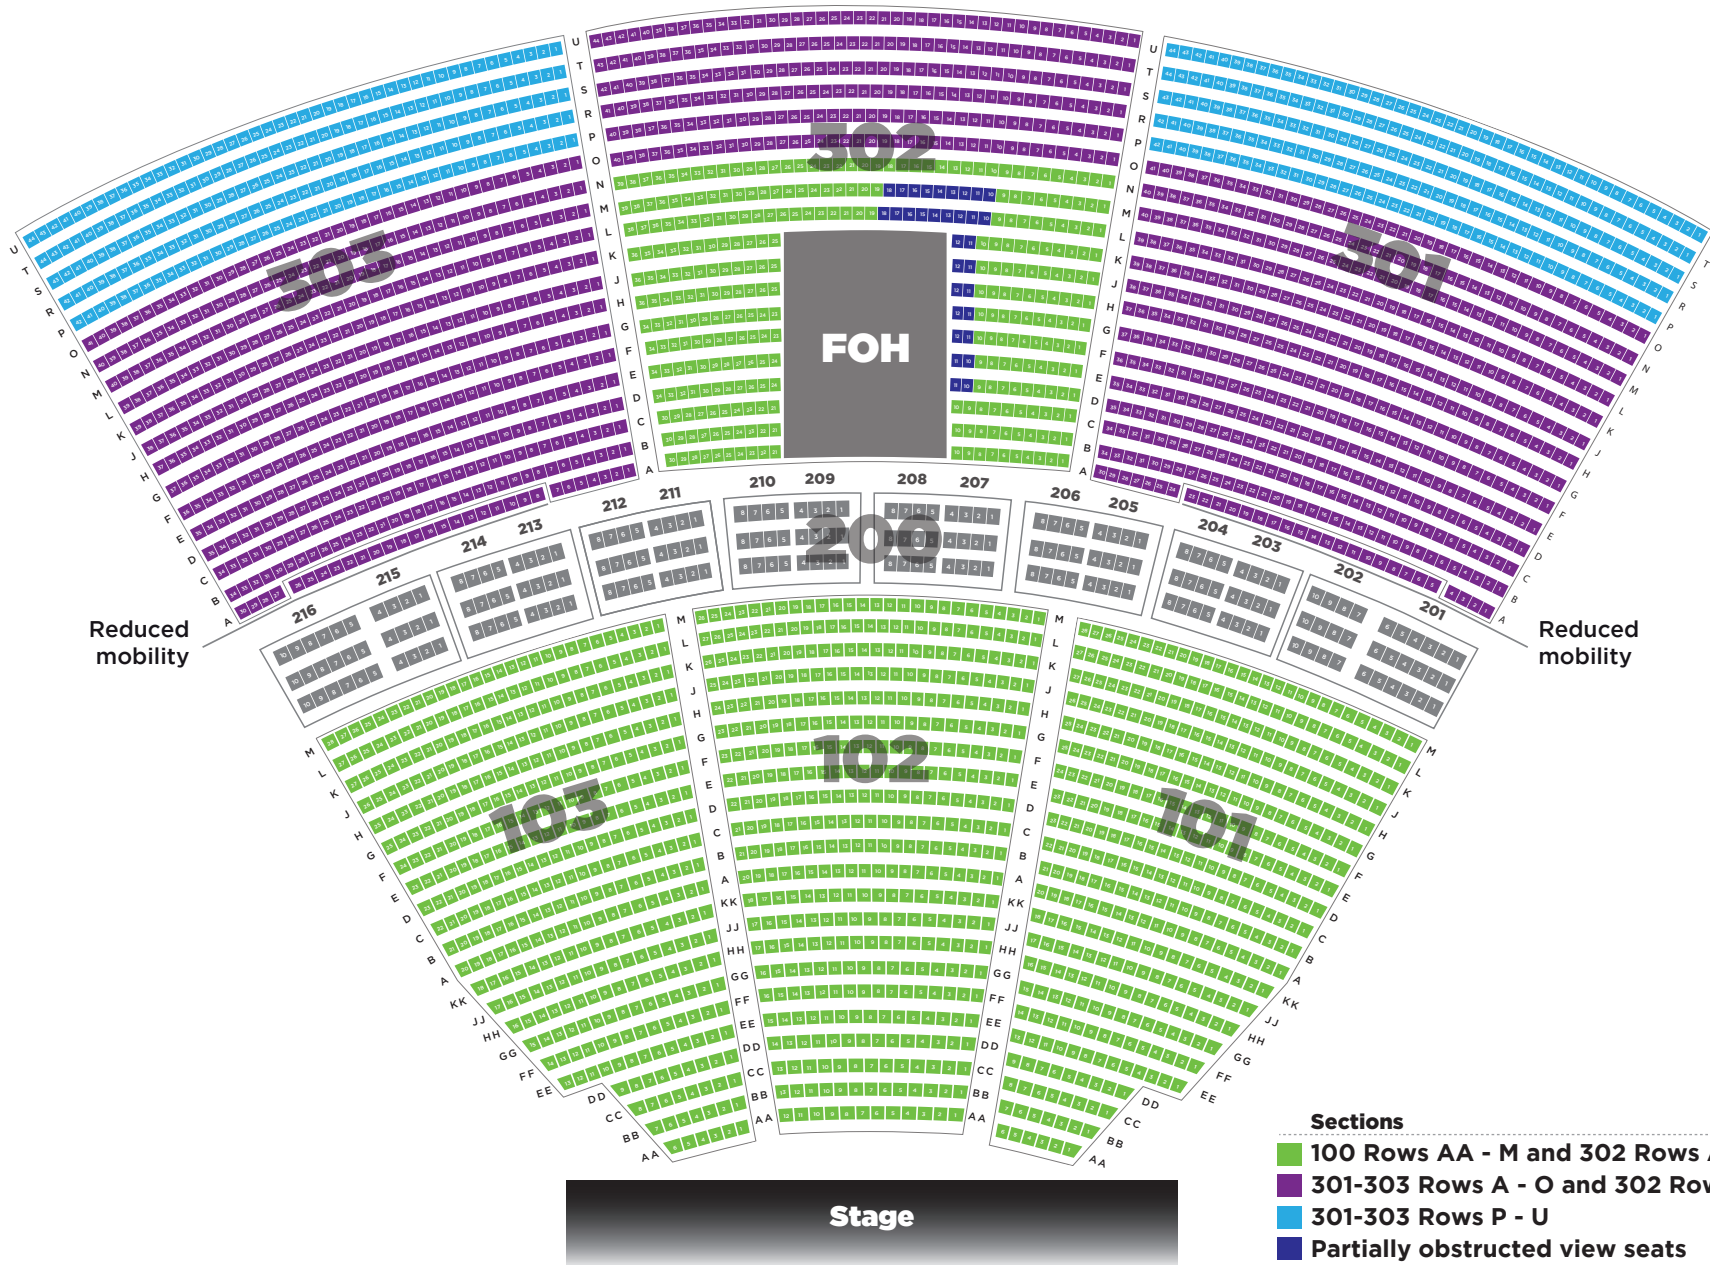

The Musical Box premieres: A Genesis Extravaganza - Volume 2

Reduced mobility

Reduced mobility

Sections	Price
100 Rows AA - M and 302 Rows A - N	67,84 \$
301-303 Rows A - O and 302 Rows O - U	59,15 \$
301-303 Rows P - U	43,49 \$
Partially obstructed view seats	59,15 \$